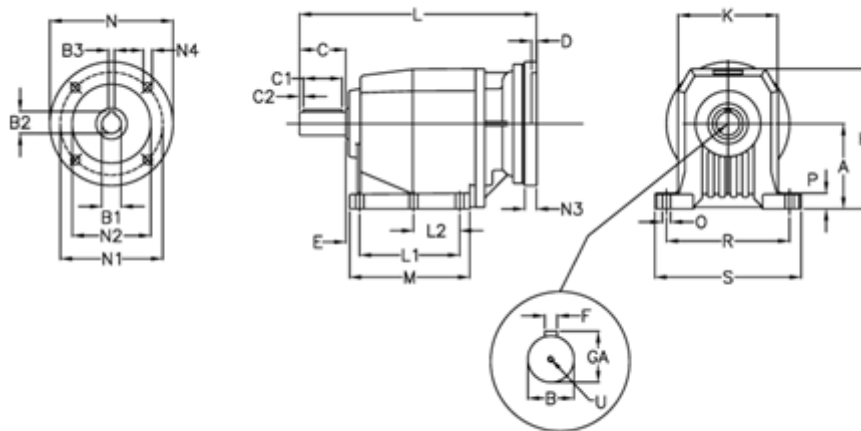

Article number: 40600708821240

Description: Helical gearbox  
C703P-88,2-P100B5

## Measures

|           |            |             |            |
|-----------|------------|-------------|------------|
| A = 210   | D = 4.5    | L2 = 0.0    | P = 30     |
| B = 60    | E = 25     | M = 222.0   | R = 300    |
| B1 = 28   | F = 18     | N = 250     | S = 350    |
| B2 = 31.3 | GA = 64.0  | N1 = 215    | U = M20x42 |
| B3 = 8    | H = 349    | N2 = 180    |            |
| C = 120   | K = 262    | N3 = 0      |            |
| C1 = 90   | L = 483.0  | N4 = M12x16 |            |
| C2 = 15   | L1 = 165.0 | O = 22      |            |